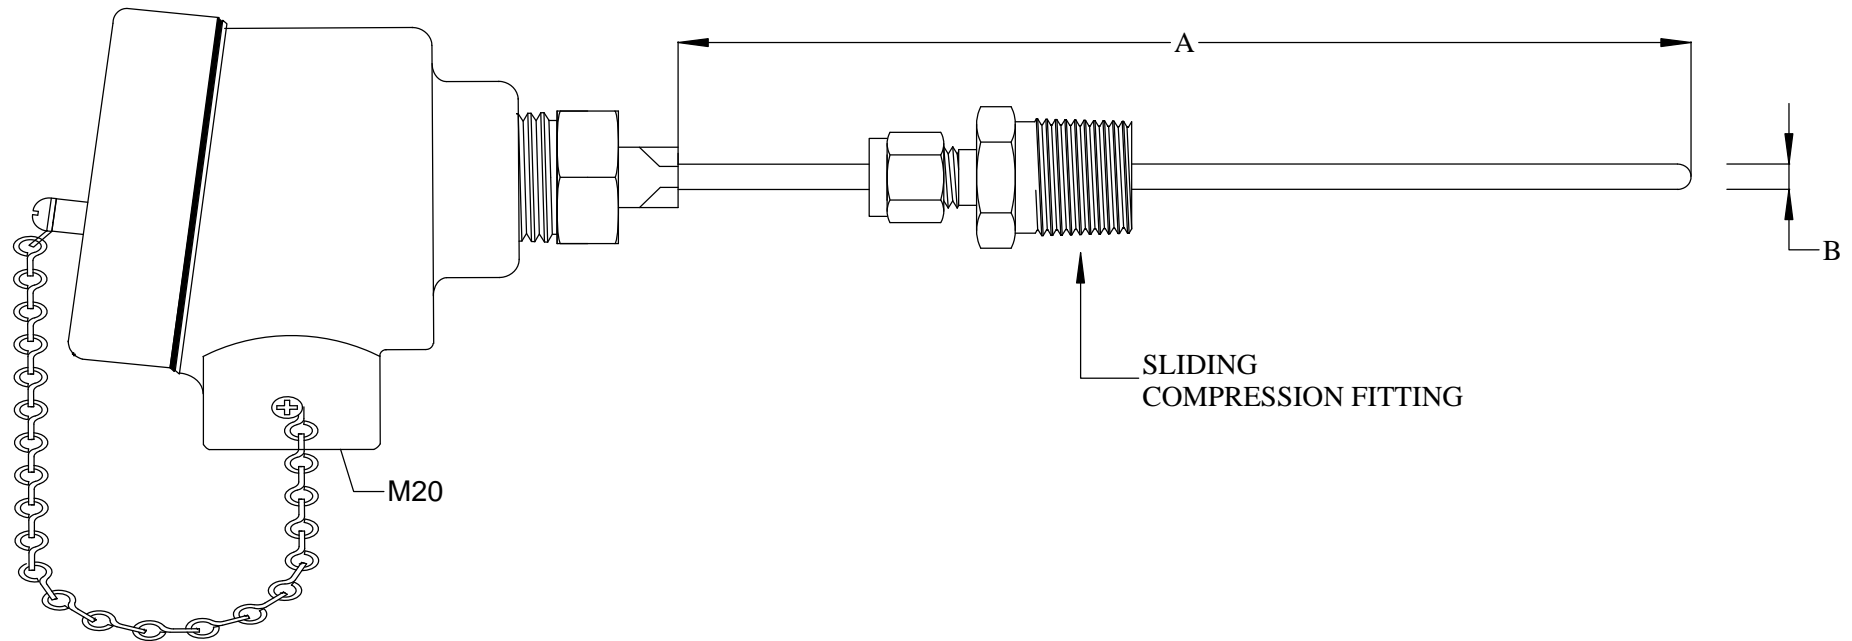

316 S/STEEL HEAD  
Part No. TC20SSGP1

316 S/STEEL HEAD  
Part No. TC20SSGP1  
CW SLIDING  
COMPRESSION FITTING

- TYPE K THERMOCOUPLE
- TYPE N THERMOCOUPLE
- TYPE J THERMOCOUPLE
- TYPE T THERMOCOUPLE
- RTD PT100

TITLE

SIZE : A4 DATE : 11/05/10 **DWG NO : SD 010GP**

SCALE : NTS DRAWING BY R.B **REV : 01**